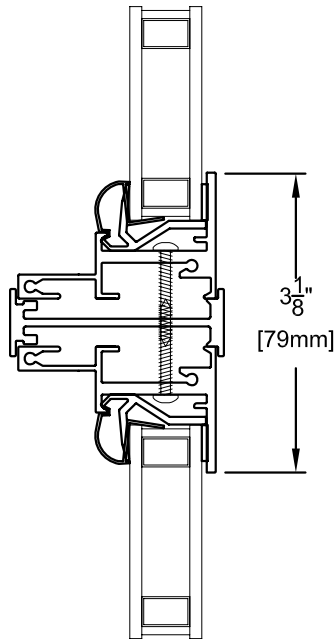

Combinations & Mulls

910C Picture Window Mull

Scale: 6" = 1' (1/2 scale)

Due to continual product research and development, details may be changed at any time. ©2009
Products shown are not available at all locations – confirm availability with your local Milgard representative.

910C Casement / 710 Picture Window Mull

COMBO

**SERIES
ALUMINUM**

910C Awning / 910C Picture Window Mull

COMBO

**SERIES
ALUMINUM**

Scale: 6" = 1' (1/2 scale)

Due to continual product research and development, details may be changed at any time. ©2009
Products shown are not available at all locations – confirm availability with your local Milgard representative.

**COMBO-4
APRIL 2009**

1510 Vertical Sliding Window Mull

COMBO

**SERIES
ALUMINUM**

R-15 Radius / 710 Picture Window Mull

COMBO
SERIES
ALUMINUM

Scale: 6" = 1' (1/2 scale)

Due to continual product research and development, details may be changed at any time. ©2009
Products shown are not available at all locations – confirm availability with your local Milgard representative.

COMBO-6
APRIL 2009

R-15 Radius / 1110H Horizontal Slider Mull

COMBO

**SERIES
ALUMINUM**

1110H Half Vent Above

Scale: 6" = 1' (1/2 scale)

Due to continual product research and development, details may be changed at any time. ©2009
Products shown are not available at all locations – confirm availability with your local Milgard representative.