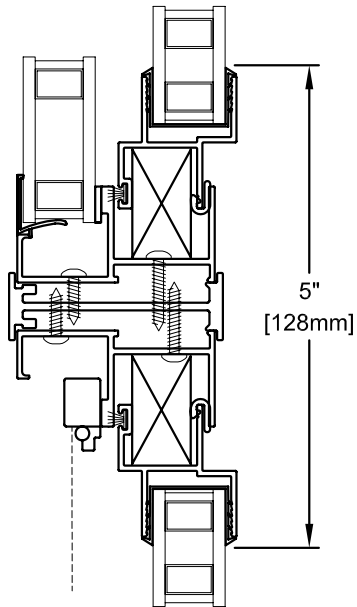

Combinations & Mulls

910C Picture Window Mull

Scale: 6" = 1' (1/2 scale)

Due to continual product research and development, details may be changed at any time. ©2009
Products shown are not available at all locations – confirm availability with your local Milgard representative.

910C Casement / 710 Picture Window Mull

COMBO

**SERIES
ALUMINUM**

910C Awning / 910C Picture Window Mull

COMBO

**SERIES
ALUMINUM**

Scale: 6" = 1' (1/2 scale)

Due to continual product research and development, details may be changed at any time. ©2009
Products shown are not available at all locations – confirm availability with your local Milgard representative.

**COMBO-4
APRIL 2009**

1510 Vertical Sliding Window Mull

COMBO

**SERIES
ALUMINUM**

R-15 Radius / 710 Picture Window Mull

COMBO
SERIES
ALUMINUM

Scale: 6" = 1' (1/2 scale)

Due to continual product research and development, details may be changed at any time. ©2009
Products shown are not available at all locations – confirm availability with your local Milgard representative.

COMBO-6
APRIL 2009

R-15 Radius / 1110H Horizontal Slider Mull

COMBO

**SERIES
ALUMINUM**

1110H Half Vent Above

Scale: 6" = 1' (1/2 scale)

Due to continual product research and development, details may be changed at any time. ©2009
Products shown are not available at all locations – confirm availability with your local Milgard representative.