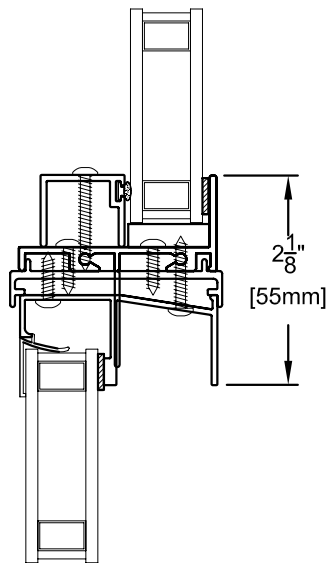

Combinations & Mulls

910C Picture Window Mull

Scale: 6" = 1' (1/2 scale)

Due to continual product research and development, details may be changed at any time. ©2009
Products shown are not available at all locations – confirm availability with your local Milgard representative.

910C Casement / 710 Picture Window Mull

COMBO

**SERIES
ALUMINUM**

910C Awning / 910C Picture Window Mull

COMBO

**SERIES
ALUMINUM**

Scale: 6" = 1' (1/2 scale)

Due to continual product research and development, details may be changed at any time. ©2009
Products shown are not available at all locations – confirm availability with your local Milgard representative.

**COMBO-4
APRIL 2009**

1510 Vertical Sliding Window Mull

COMBO

**SERIES
ALUMINUM**

R-15 Radius / 710 Picture Window Mull

COMBO
SERIES
ALUMINUM

Scale: 6" = 1' (1/2 scale)

Due to continual product research and development, details may be changed at any time. ©2009
Products shown are not available at all locations – confirm availability with your local Milgard representative.

COMBO-6
APRIL 2009

R-15 Radius / 1110H Horizontal Slider Mull

COMBO

**SERIES
ALUMINUM**

1110H Half Vent Above

Scale: 6" = 1' (1/2 scale)

Due to continual product research and development, details may be changed at any time. ©2009
Products shown are not available at all locations – confirm availability with your local Milgard representative.