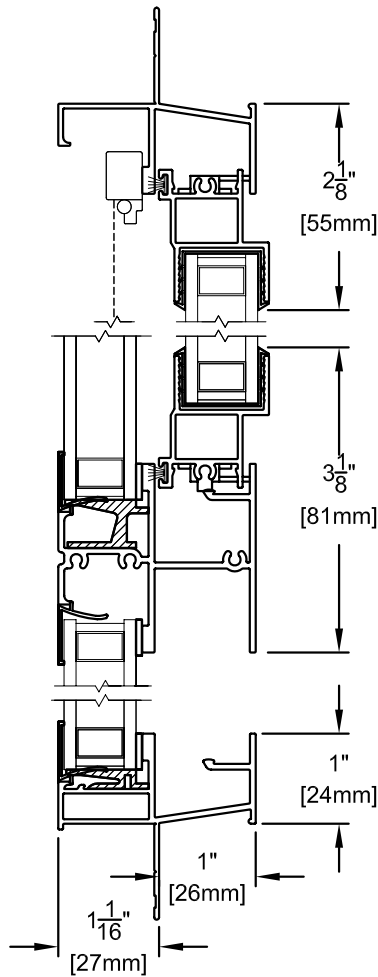

Combinations & Mulls

910C Picture Window Mull

Scale: 6" = 1' (1/2 scale)

Due to continual product research and development, details may be changed at any time. ©2009
Products shown are not available at all locations – confirm availability with your local Milgard representative.

910C Casement / 710 Picture Window Mull

COMBO

**SERIES
ALUMINUM**

910C Awning / 910C Picture Window Mull

COMBO

**SERIES
ALUMINUM**

Scale: 6" = 1' (1/2 scale)

Due to continual product research and development, details may be changed at any time. ©2009
Products shown are not available at all locations – confirm availability with your local Milgard representative.

**COMBO-4
APRIL 2009**

1510 Vertical Sliding Window Mull

COMBO

**SERIES
ALUMINUM**

R-15 Radius / 710 Picture Window Mull

COMBO
SERIES
ALUMINUM

Scale: 6" = 1' (1/2 scale)

Due to continual product research and development, details may be changed at any time. ©2009
Products shown are not available at all locations – confirm availability with your local Milgard representative.

COMBO-6
APRIL 2009

R-15 Radius / 1110H Horizontal Slider Mull

COMBO

**SERIES
ALUMINUM**

1110H Half Vent Above

Scale: 6" = 1' (1/2 scale)

Due to continual product research and development, details may be changed at any time. ©2009
Products shown are not available at all locations – confirm availability with your local Milgard representative.