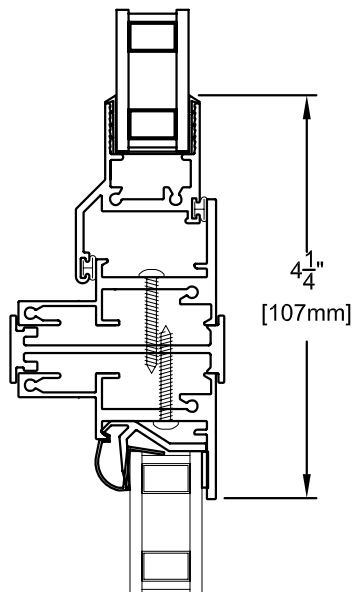

Combinations & Mulls

910C Picture Window Mull

Scale: 6" = 1' (1/2 scale)

Due to continual product research and development, details may be changed at any time. ©2009
Products shown are not available at all locations – confirm availability with your local Milgard representative.

910C Casement / 710 Picture Window Mull

COMBO

**SERIES
ALUMINUM**

910C Awning / 910C Picture Window Mull

COMBO

**SERIES
ALUMINUM**

Scale: 6" = 1' (1/2 scale)

Due to continual product research and development, details may be changed at any time. ©2009
Products shown are not available at all locations – confirm availability with your local Milgard representative.

**COMBO-4
APRIL 2009**

1510 Vertical Sliding Window Mull

COMBO

**SERIES
ALUMINUM**

R-15 Radius / 710 Picture Window Mull

COMBO
SERIES
ALUMINUM

Scale: 6" = 1' (1/2 scale)

Due to continual product research and development, details may be changed at any time. ©2009
Products shown are not available at all locations – confirm availability with your local Milgard representative.

COMBO-6
APRIL 2009

R-15 Radius / 1110H Horizontal Slider Mull

COMBO

**SERIES
ALUMINUM**

1110H Half Vent Above

Scale: 6" = 1' (1/2 scale)

Due to continual product research and development, details may be changed at any time. ©2009
Products shown are not available at all locations – confirm availability with your local Milgard representative.