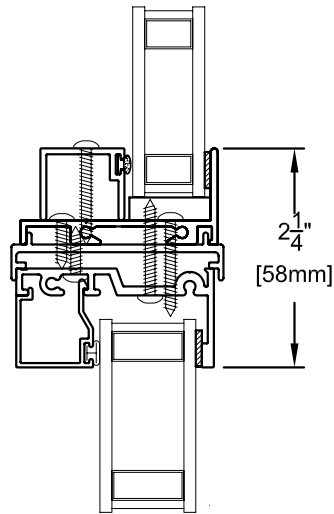

Combinations & Mulls

910C Picture Window Mull

Scale: 6" = 1' (1/2 scale)

Due to continual product research and development, details may be changed at any time. ©2009
Products shown are not available at all locations – confirm availability with your local Milgard representative.

910C Casement / 710 Picture Window Mull

COMBO

**SERIES
ALUMINUM**

910C Awning / 910C Picture Window Mull

COMBO

**SERIES
ALUMINUM**

Scale: 6" = 1' (1/2 scale)

Due to continual product research and development, details may be changed at any time. ©2009
Products shown are not available at all locations – confirm availability with your local Milgard representative.

**COMBO-4
APRIL 2009**

1510 Vertical Sliding Window Mull

COMBO

**SERIES
ALUMINUM**

R-15 Radius / 710 Picture Window Mull

COMBO
SERIES
ALUMINUM

Scale: 6" = 1' (1/2 scale)

Due to continual product research and development, details may be changed at any time. ©2009
Products shown are not available at all locations – confirm availability with your local Milgard representative.

COMBO-6
APRIL 2009

R-15 Radius / 1110H Horizontal Slider Mull

COMBO

**SERIES
ALUMINUM**

1110H Half Vent Above

Scale: 6" = 1' (1/2 scale)

Due to continual product research and development, details may be changed at any time. ©2009
Products shown are not available at all locations – confirm availability with your local Milgard representative.