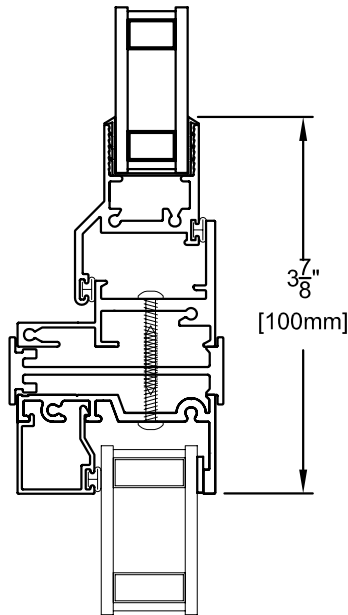

Combinations & Mulls

910C Picture Window Mull

Scale: 6" = 1' (1/2 scale)

Due to continual product research and development, details may be changed at any time. ©2009
Products shown are not available at all locations – confirm availability with your local Milgard representative.

910C Casement / 710 Picture Window Mull

COMBO

**SERIES
ALUMINUM**

910C Awning / 910C Picture Window Mull

COMBO

**SERIES
ALUMINUM**

Scale: 6" = 1' (1/2 scale)

Due to continual product research and development, details may be changed at any time. ©2009
Products shown are not available at all locations – confirm availability with your local Milgard representative.

**COMBO-4
APRIL 2009**

1510 Vertical Sliding Window Mull

COMBO

**SERIES
ALUMINUM**

R-15 Radius / 710 Picture Window Mull

COMBO
SERIES
ALUMINUM

Scale: 6" = 1' (1/2 scale)

Due to continual product research and development, details may be changed at any time. ©2009
Products shown are not available at all locations – confirm availability with your local Milgard representative.

COMBO-6
APRIL 2009

R-15 Radius / 1110H Horizontal Slider Mull

COMBO

**SERIES
ALUMINUM**

1110H Half Vent Above

Scale: 6" = 1' (1/2 scale)

Due to continual product research and development, details may be changed at any time. ©2009
Products shown are not available at all locations – confirm availability with your local Milgard representative.